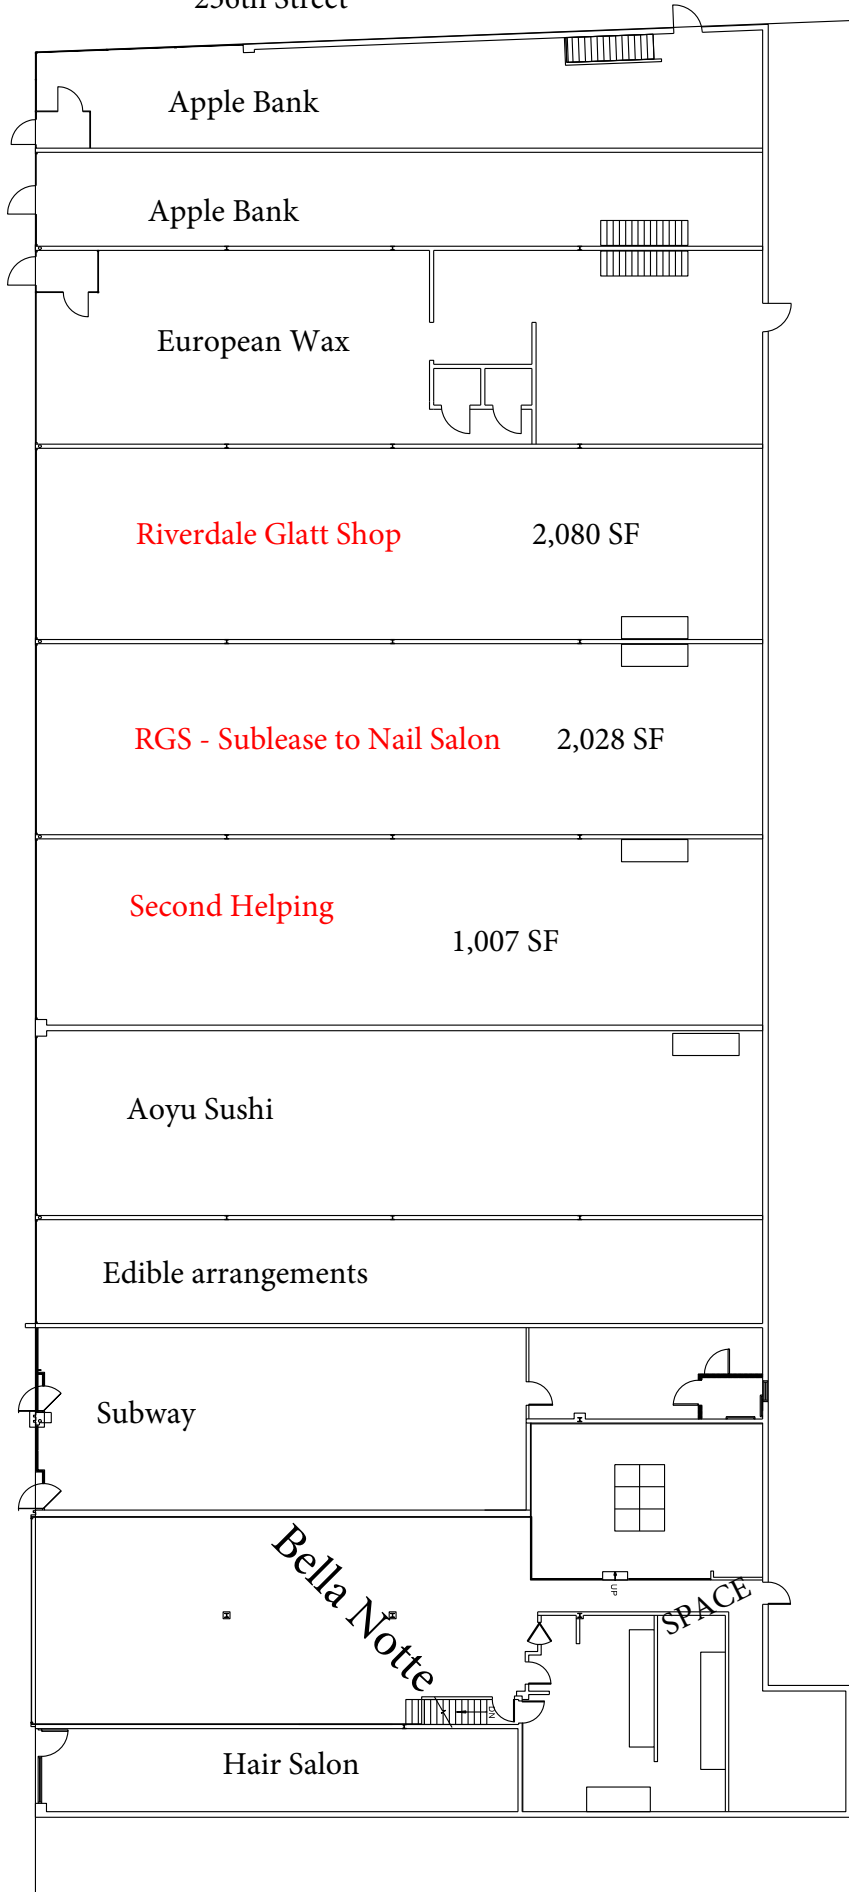

Johnson Avenue

236th Street

Riverdale Glatt Shop

2,080 SF

RGS - Sublease to Nail Salon

2,028 SF

Second Helping

1,007 SF

Aoyu Sushi

Edible arrangements

Subway

Bella Notte

Hair Salon

SPACE