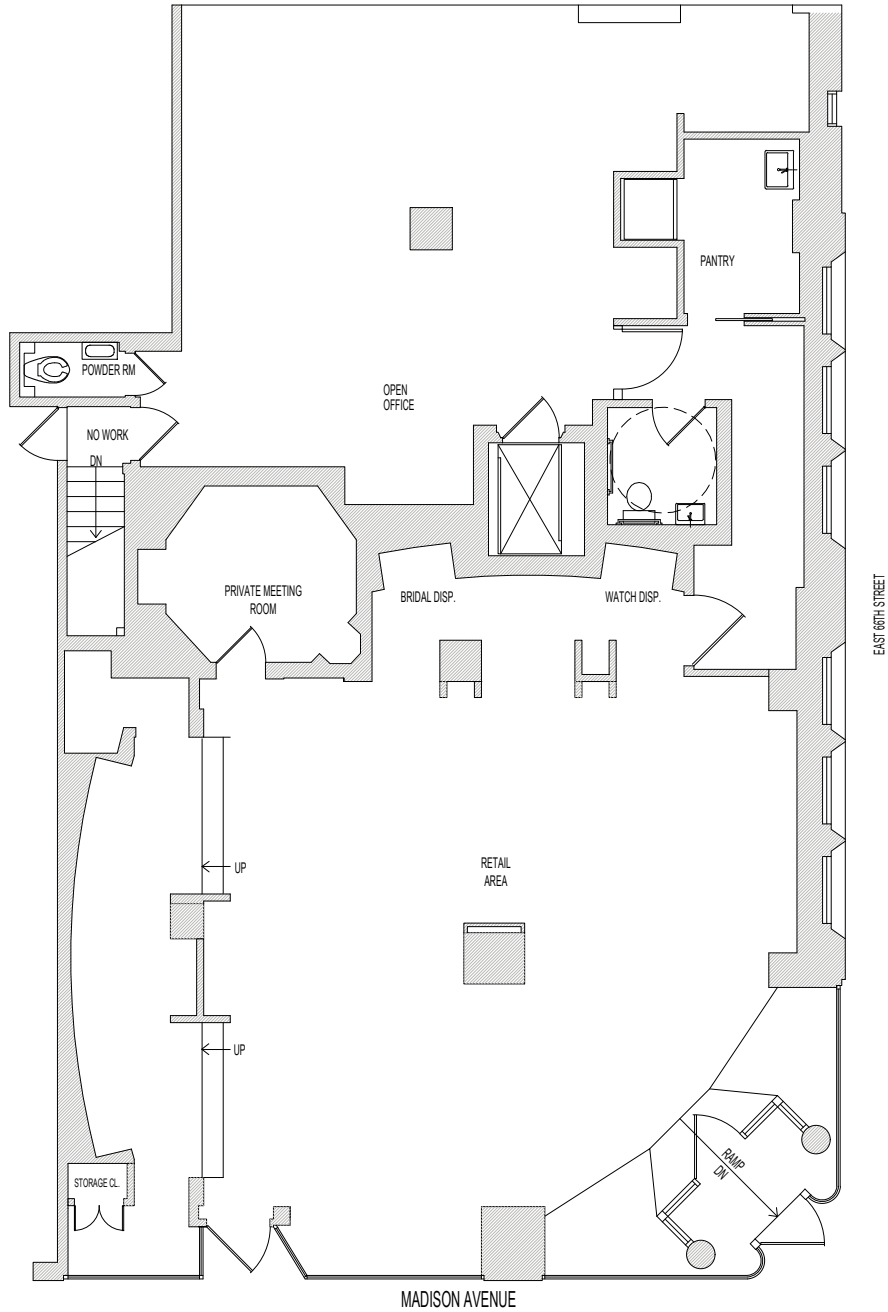

C:\USERS\KOVAL\WORKBOX\JERRY\775-775-777-779-781 MADISON\CURRENT\773\773 MADISON LEASING.DWG

FRIEDLAND PROPERTIES
500 PARK AVENUE
11TH FLOOR
NEW YORK, NY 10065
+1 (212) 744-3300
+1 (212) 744-1989

RENTAL PLAN FOR:
773 MADISON AVE
NEW YORK, NY

THESE DRAWINGS ARE:
FIRST FLOOR PLAN

DWG. NAME:
773 MADISON LEASING

DATE:
08-06-24

SCALE:
1/8"=1'-0"