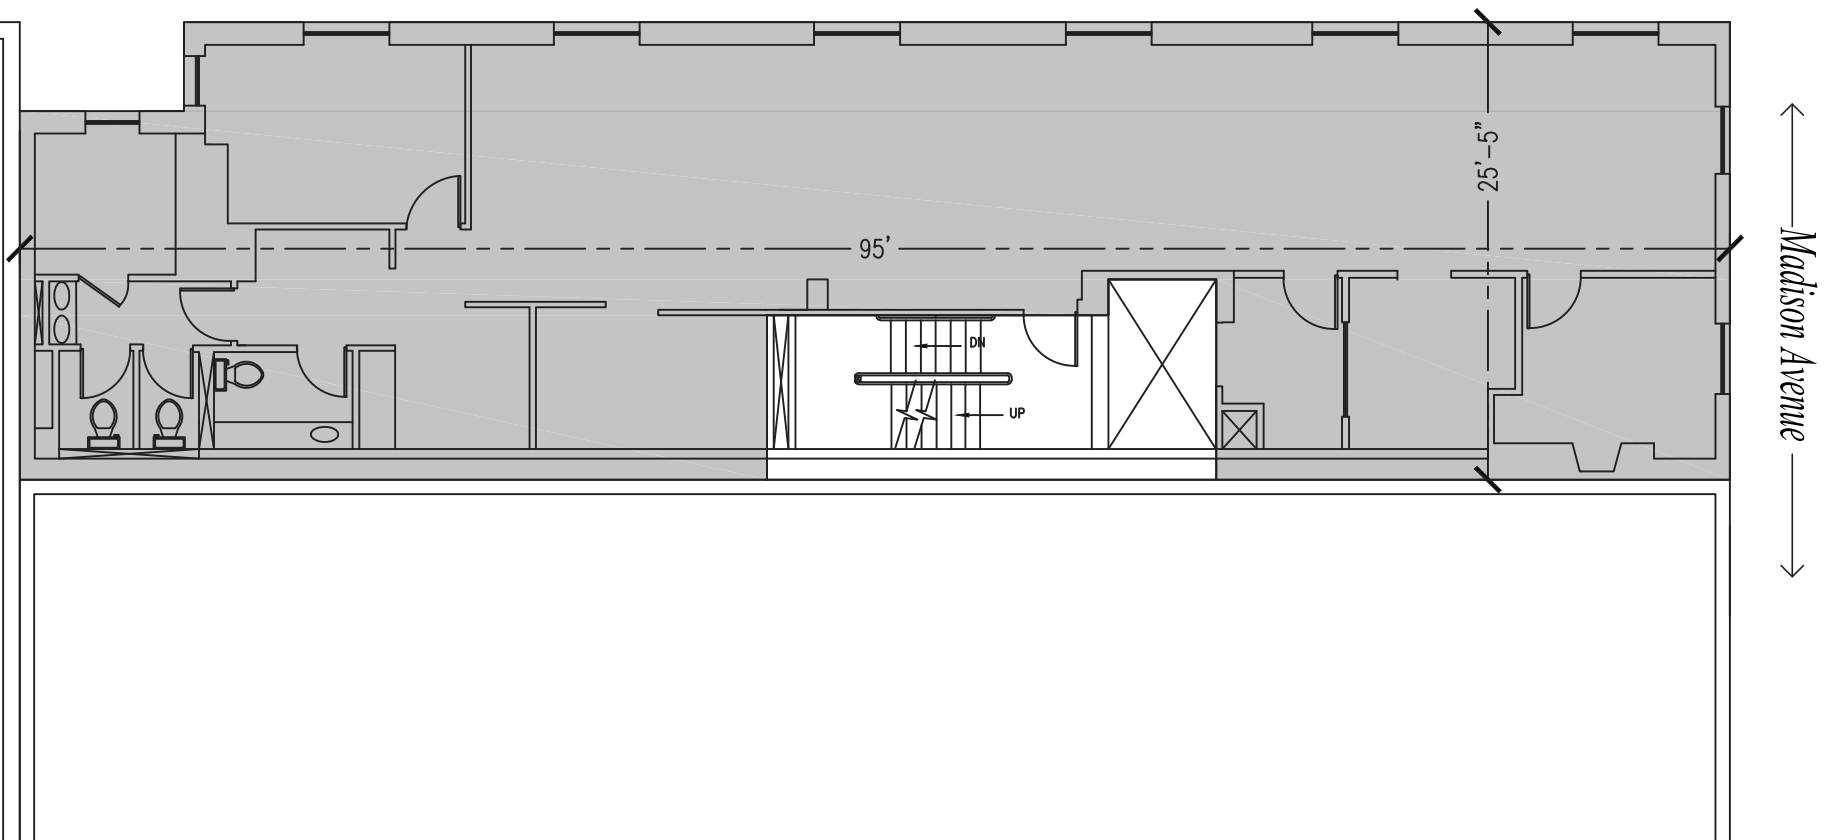

← E. 65th Street →

FRIEDLAND
PROPERTIES
22 E. 65TH STREET
NEW YORK, NY 10065
+1 (212) 744-3300
+1 (212) 744-1989

RENTAL PLAN FOR:
750 MADISON AVENUE
NEW YORK, NY 10065

FIFTH
FLOOR

PLAN CURRENT AS OF: JANUARY 24, 2012

DWG NO. 750 (5)

THIS DIAGRAM IS SOLELY FOR THE
PURPOSES OF IDENTIFYING THE
PREMISES. ALL DIMENSIONS ARE
APPROXIMATE. THE LANDLORD
MAKES NO REPRESENTATION AS TO
THE DIMENSIONS AND THE SQUARE
FOOTAGE OF THE PREMISES.