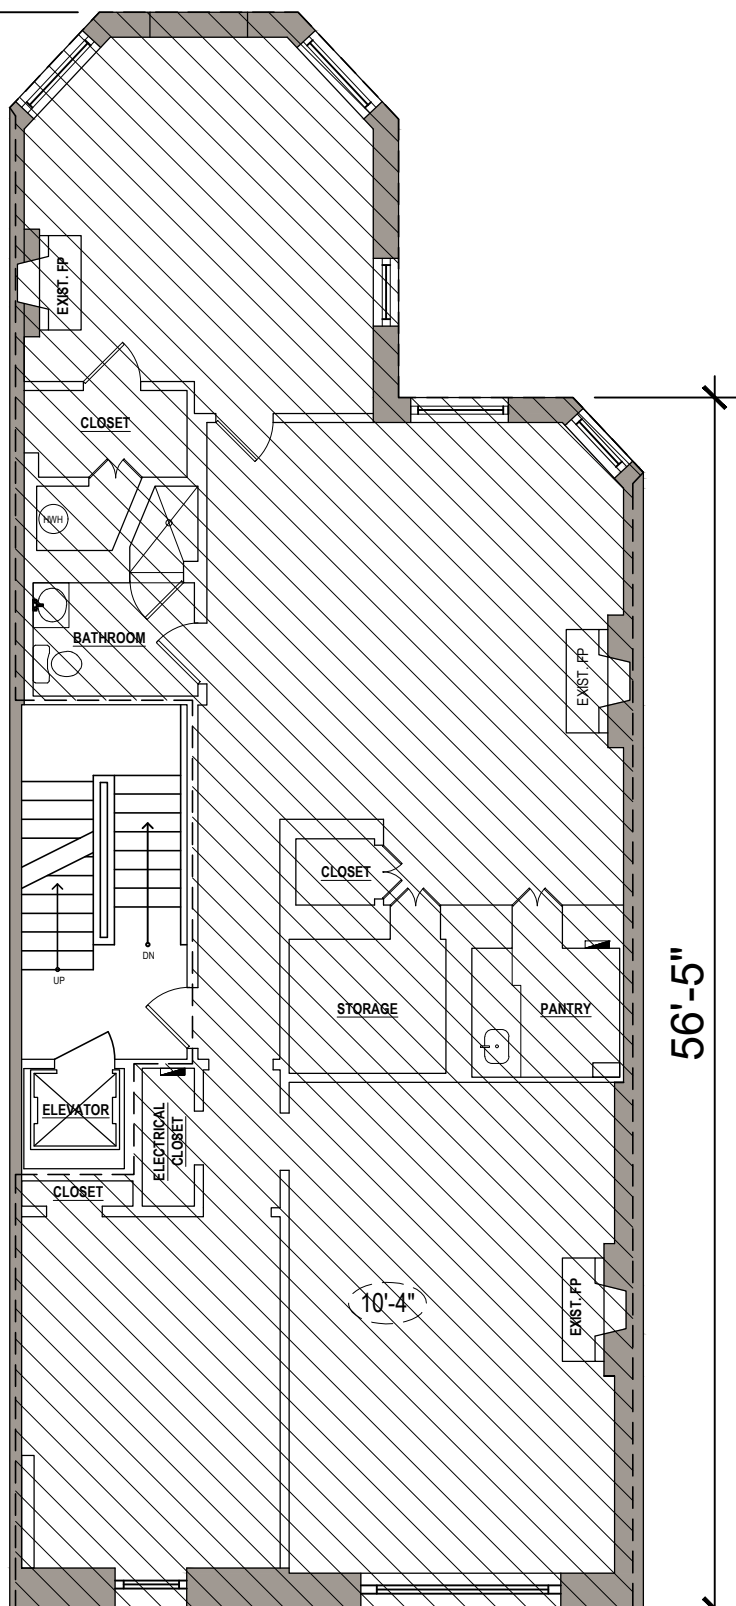

74'-4"

56'-5"

28'-11"

10'-4"

← Madison Avenue →

RENTAL PLAN FOR:
**825 MADISON AVENUE,
NEW YORK, NY, 10065**

THESE DRAWINGS ARE:
**4TH FLOOR
1,755 SQ.FT.**

DWG NAME:
825 MADISON AVE 4 FL LEASING
DATE: 9/29/23
SCALE:
 $\frac{1}{8}'' = 1'-0''$