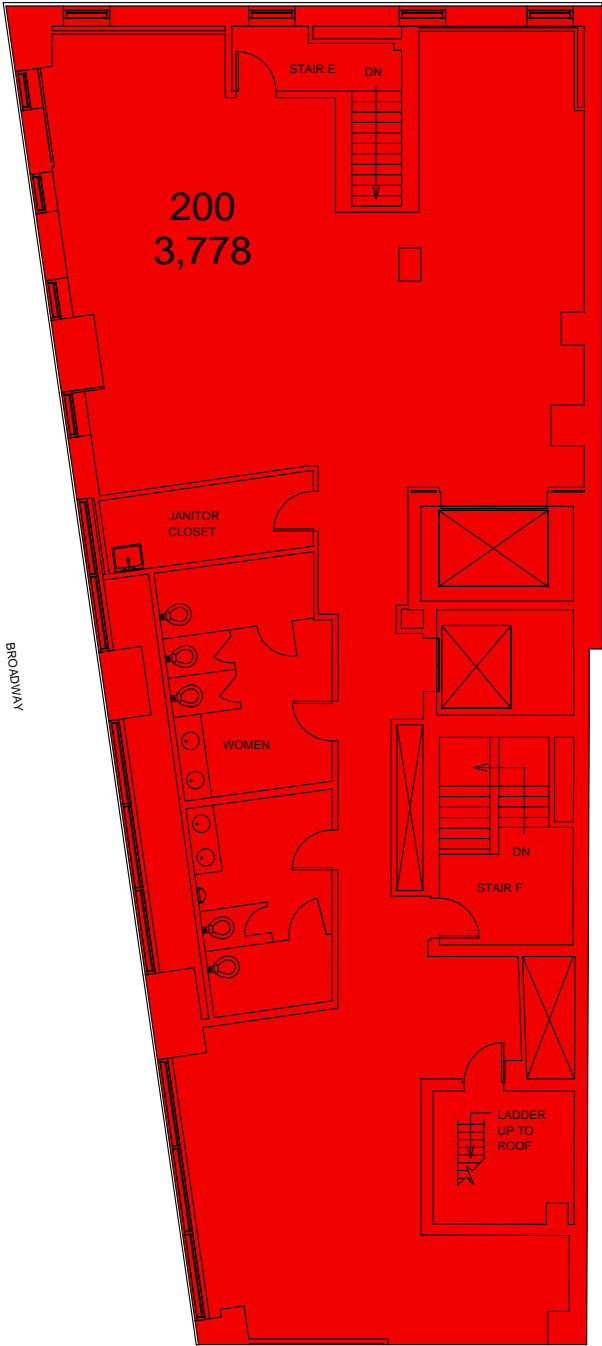

2182 Broadway - Single Tenant - Sub-Basement : Area Categories

2182 Broadway - Single Tenant - Basement : Area Categories

2182 Broadway - Single Tenant - Floor 1 : Area Categories

2182 Broadway - Single Tenant - Floor 2 : Area Categories

NOTE: BLOCKED WINDOWS NOT ACCESSIBLE ON THE 2ND FLOOR AT TIME OF SUEY - JAN '23, V.I.F. BLOCKED WINDOWS PLACED USING DATA FROM GRADE.