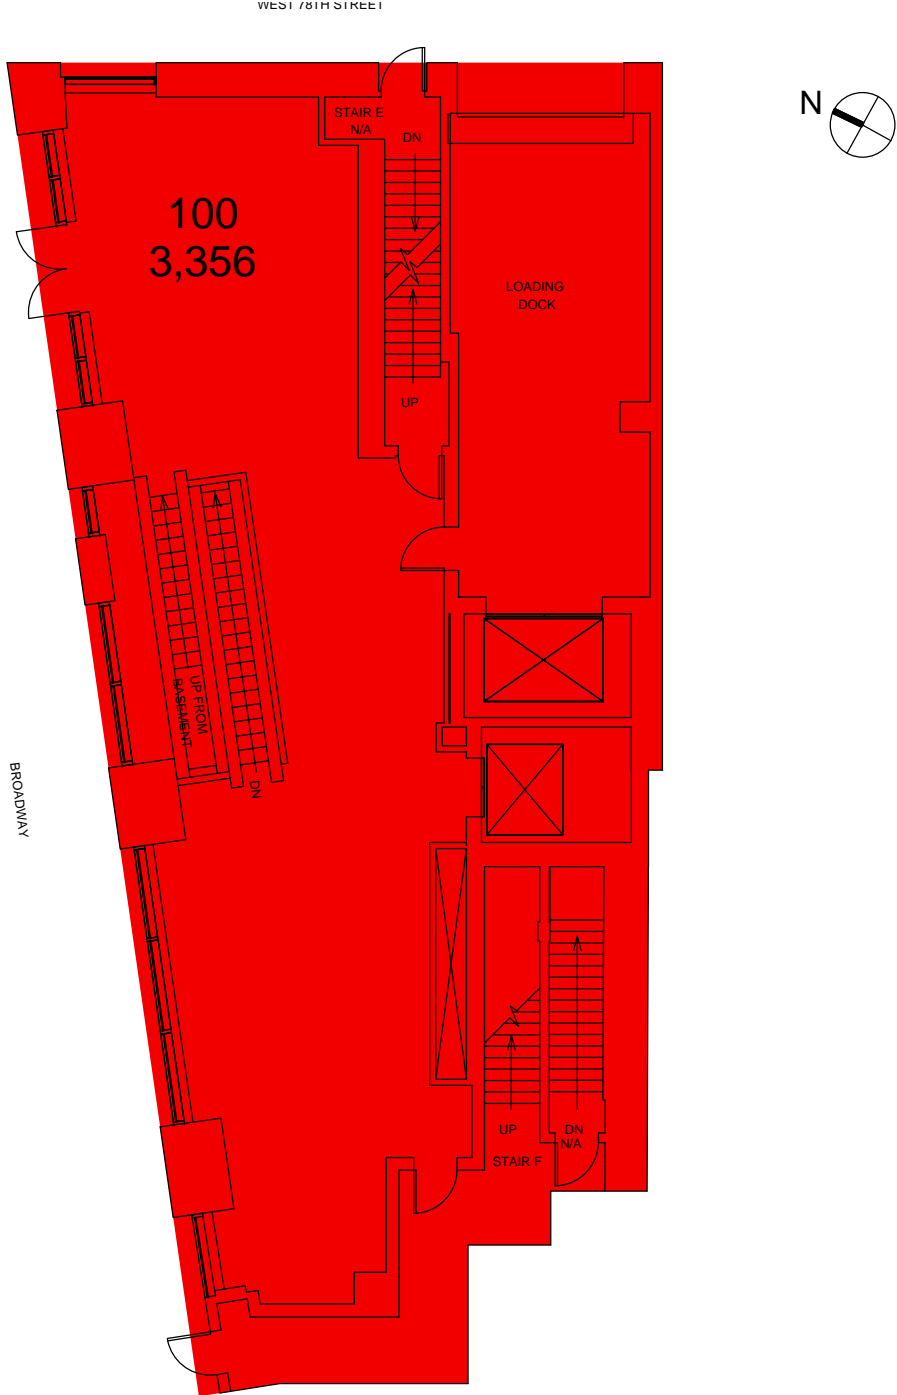

2182 Broadway - Single Tenant - Sub-Basement : Area Categories

2182 Broadway - Single Tenant - Basement : Area Categories

2182 Broadway - Single Tenant - Floor 1 : Area Categories

2182 Broadway - Single Tenant - Floor 2 : Area Categories

NOTE: BLOCKED WINDOWS NOT ACCESSIBLE ON THE 2ND FLOOR AT TIME OF SUEY - JAN '23, V.I.F. BLOCKED WINDOWS PLACED USING DATA FROM GRADE.