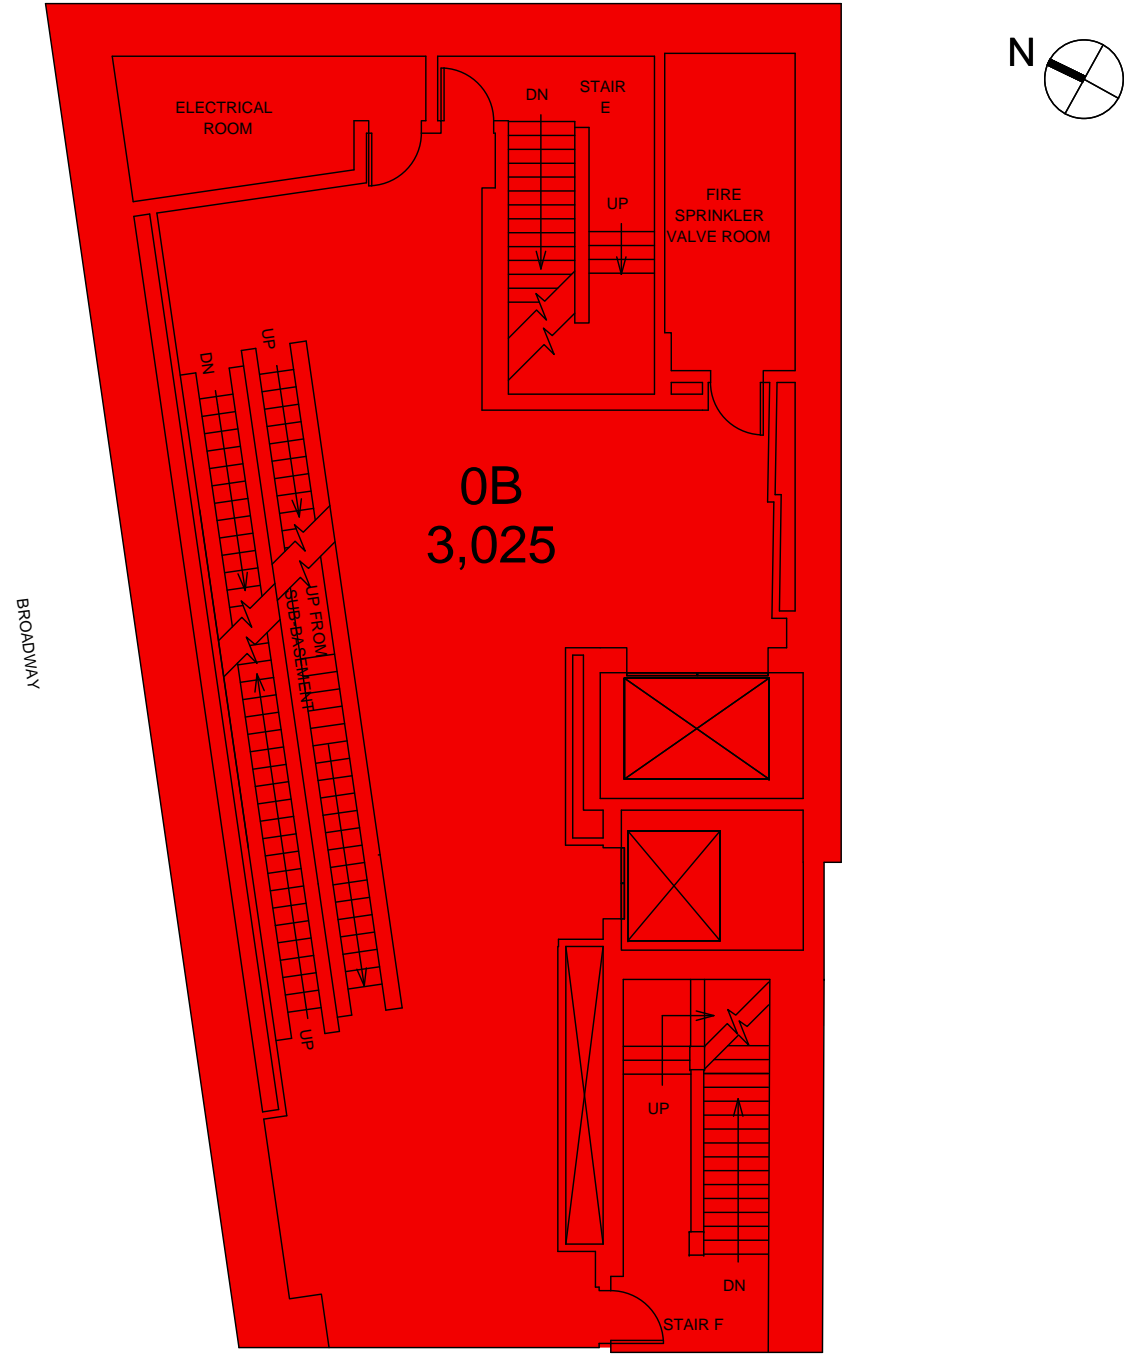

2182 Broadway - Single Tenant - Sub-Basement : Area Categories

2182 Broadway - Single Tenant - Basement : Area Categories

2182 Broadway - Single Tenant - Floor 1 : Area Categories

2182 Broadway - Single Tenant - Floor 2 : Area Categories

NOTE: BLOCKED WINDOWS NOT ACCESSIBLE ON THE 2ND FLOOR AT TIME OF SUEY - JAN '23, V.I.F. BLOCKED WINDOWS PLACED USING DATA FROM GRADE.