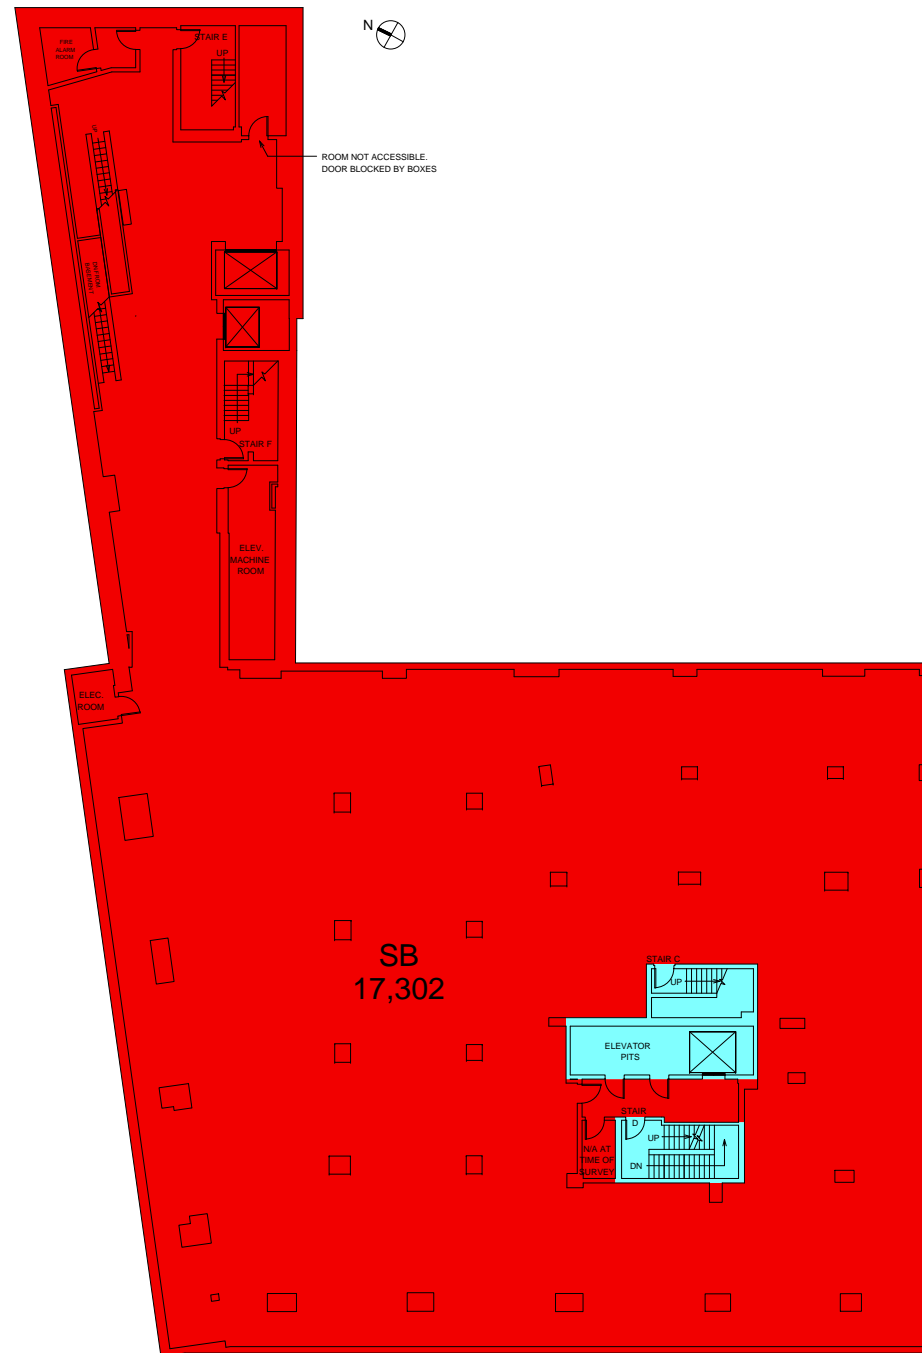

2182 Broadway - Single Tenant - Sub-Basement : Area Categories

2182 Broadway - Single Tenant - Basement : Area Categories

2182 Broadway - Single Tenant - Floor 1 : Area Categories

2182 Broadway - Single Tenant - Floor 2 : Area Categories

NOTE: BLOCKED WINDOWS NOT ACCESSIBLE ON THE 2ND FLOOR AT TIME OF SUEY - JAN '23, V.I.F. BLOCKED WINDOWS PLACED USING DATA FROM GRADE.