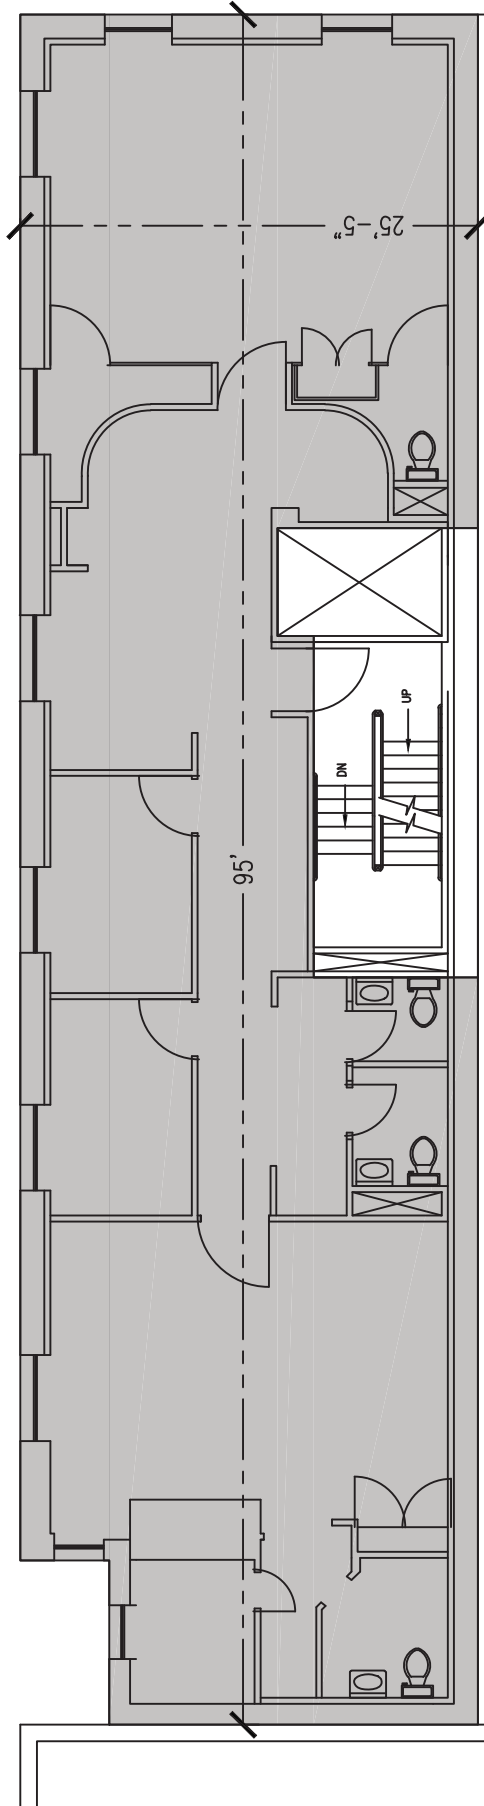

← E. 65th Street →

← Madison Avenue →

THIS DIAGRAM IS SOLELY FOR THE PURPOSES OF IDENTIFYING THE PREMISES. ALL DIMENSIONS ARE APPROXIMATE. THE LANDLORD MAKES NO REPRESENTATION AS TO THE DIMENSIONS AND THE SQUARE FOOTAGE OF THE PREMISES.

PLAN CURRENT AS OF: JANUARY 24, 2012

DWG NO. 750 (4)

FOURTH FLOOR

RENTAL PLAN FOR:
750 MADISON AVENUE
NEW YORK, NY 10065

FRIEDLAND PROPERTIES
22 E. 65TH STREET
NEW YORK, NY 10065
+1 (212) 744-3300
+1 (212) 744-9889