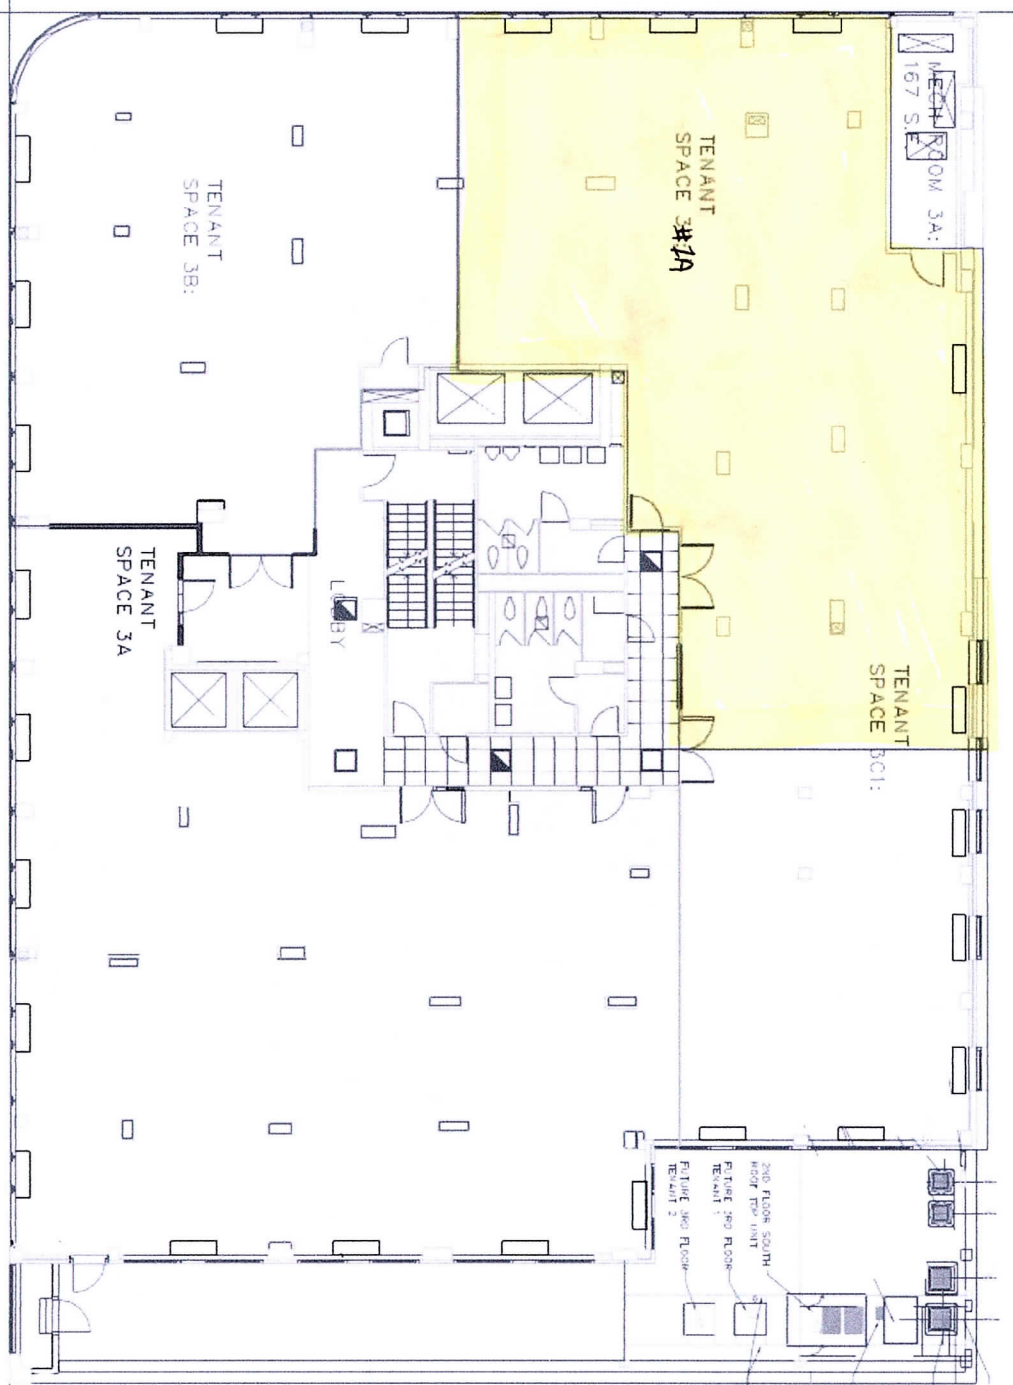

E. 58TH STREET

THIRD AVENUE

THIRD AVENUE PROPERTIES
 969 THIRD AVENUE
 NEW YORK NY 10022

THIRD FLOOR

PLAN DRAWN: J.H.H.
 DATE: NOV. 969 CAD

THIS DRAWING IS SOLELY FOR THE PURPOSES OF INDICATING THE APPROXIMATE THE LANDLORD MARKS NO REPRESENTATION AS TO THE DIMENSIONS AND THE SQUARE FOOTAGE OF THE PREMISES.