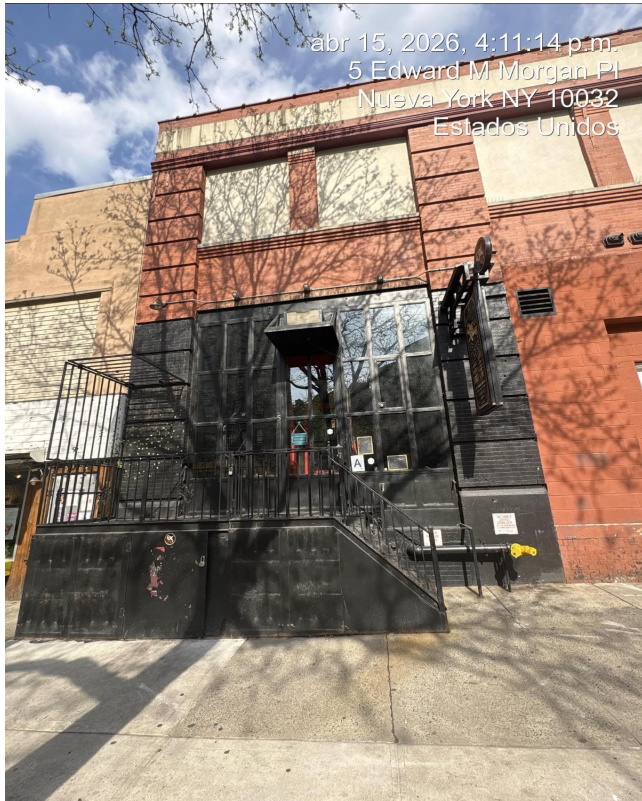

MANHATTAN, UPPER MANHATTAN, NEW YORK, 10032  
BETWEEN 157TH AND 158TH STREETS

### DETAILS

Square Footage:  
sq ft  
Ground: 872 sq ft  
Mezzanine: 391 sq ft  
Rent: \$3,200 per month  
Status: Available