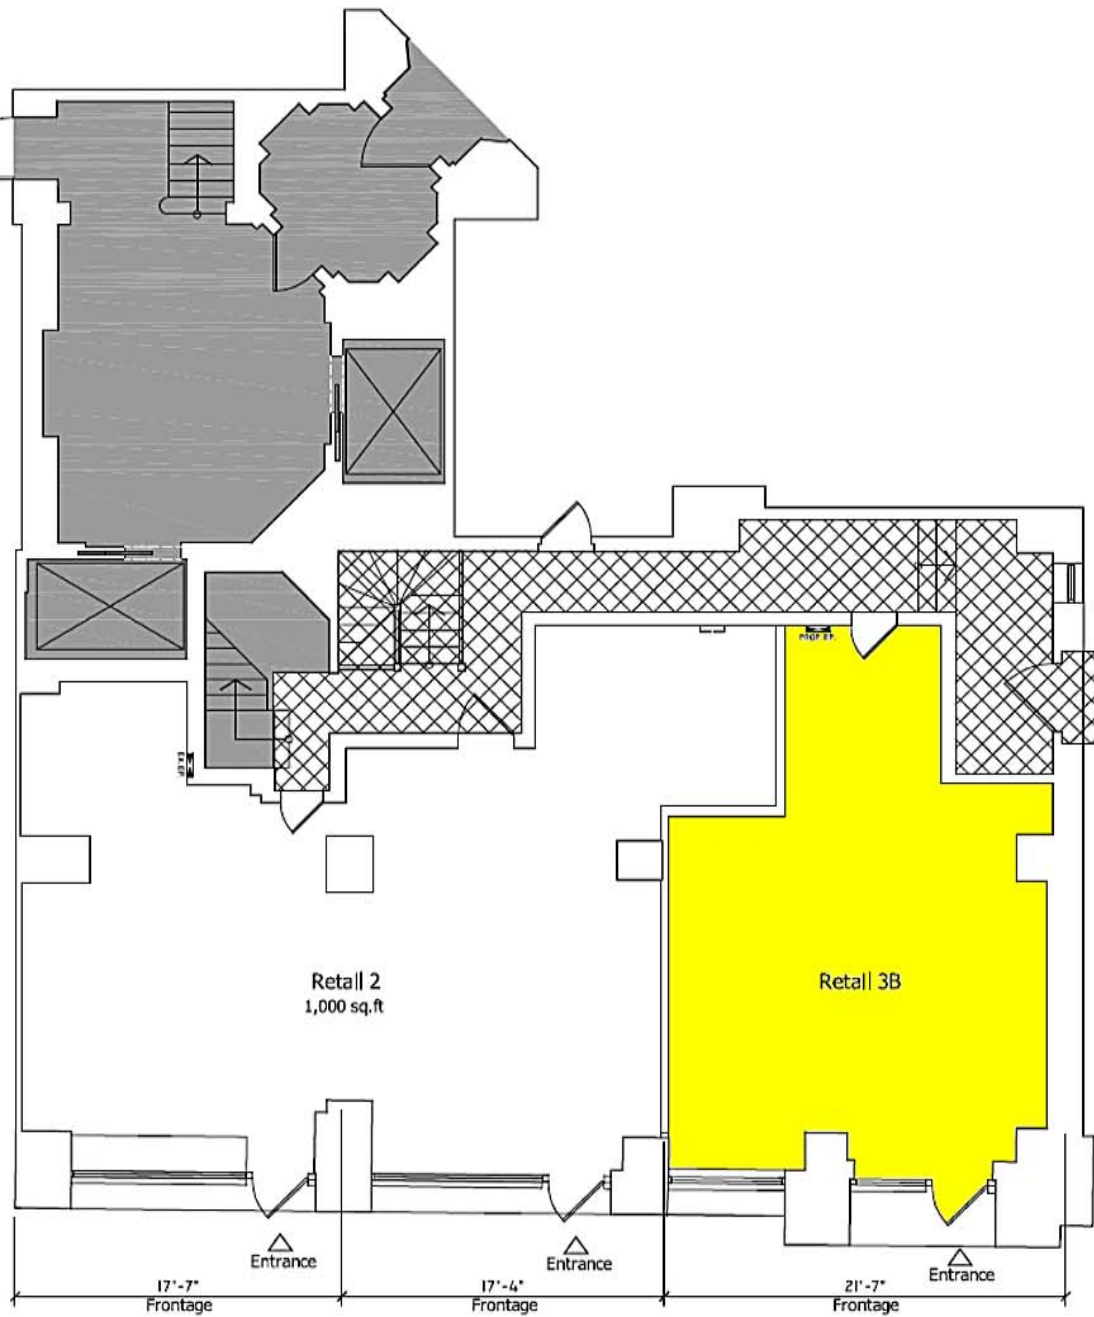

# Retail

1,000 Square  
93 Square Me

### Legend

- Retail Unit
- General Common
- Residential Comm

Scale: 1 unit equal to 1 foot

Scale: 1 unit equal to 1 meter

# BROADWAY